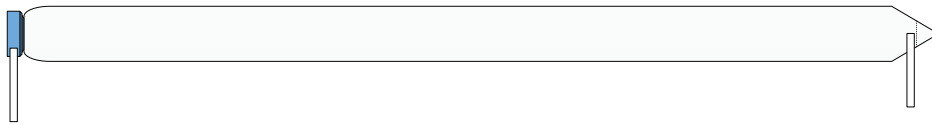

9. Camera Drapes

9.1 Camera Covers with Perforated Tip

9.1.13 E6224 Camera Drape, Perforated Tip, Ring Applicator, 15x249cm - 6"x98"