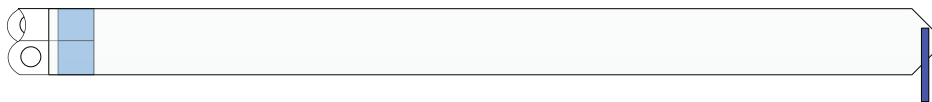

9.1 Camera Covers with Perforated Tip

9.1.13 E6224 Camera Drape, Perforated Tip, Ring Applicator, 15x249cm - 6"x98"

9.1.14 E6236 Camera Drape, Perforated Tip, 18x244cm - 7"x96"

9.1.15 E6243 Camera Drape, Perforated Tip, Cardboard Insert, 18x244cm - 7"x96"